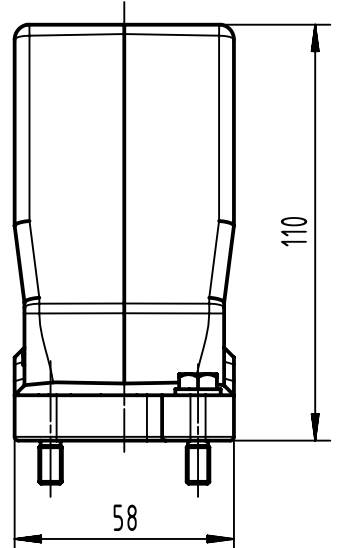

1 2 3 4 5 6

A

B

C

D

|   |  |   |                      |                       |                           |  |
|---|--|---|----------------------|-----------------------|---------------------------|--|
|   | All Dimensions in mm<br>Original Size DIN A4 |   | Scale<br>1:2         | Free size tol.        |                           | Ref.   |
|   |  |   | Created by<br>SPRENB | Inspected by<br>GERB  | Standardisation<br>302077 | Sub.   |
| All rights reserved<br>Department EL PD |  | Title<br>Han HPR Hood Side Entry PG 36, Top Entry |                      | Date<br>2020-12-09    | State<br>Final Release    |  |
| HARTING<br>D-32339 Espelkamp            |  | Type TB   |                      | Number 09 40 024 0594 |                           | Doc-Key / ECM-Nr.<br>100172252/UGD/004/B<br>500000183544 |
|   |  |   |                      | Rev. B                | Page 1/1                  |  |