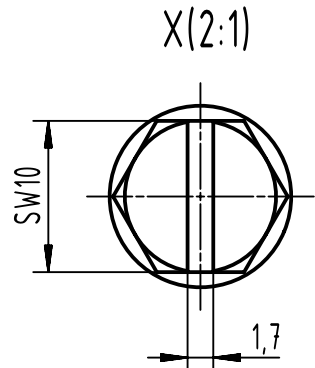

1 2 3 4 5 6

A

B

C

D

|   |  |   |                      |                       |                           |  |
|---|--|---|----------------------|-----------------------|---------------------------|--|
|   | All Dimensions in mm<br>Original Size DIN A4 |   | Scale<br>1:2         | Free size tol.        |                           | Ref.   |
|   |  |   | Created by<br>SPRENB | Inspected by<br>GERB  | Standardisation<br>302077 | Sub.   |
| All rights reserved<br>Department EL PD |  | Title<br>Han HPR Hood Side Entry PG 36, Top Entry |                      | Date<br>2020-12-09    | State<br>Final Release    |  |
| HARTING<br>D-32339 Espelkamp            |  | Type TB   |                      | Number 09 40 024 0594 |                           | Doc-Key / ECM-Nr.<br>100172252/UGD/004/B<br>500000183544 |
|   |  |   |                      | Rev. B                | Page 1/1                  |  |