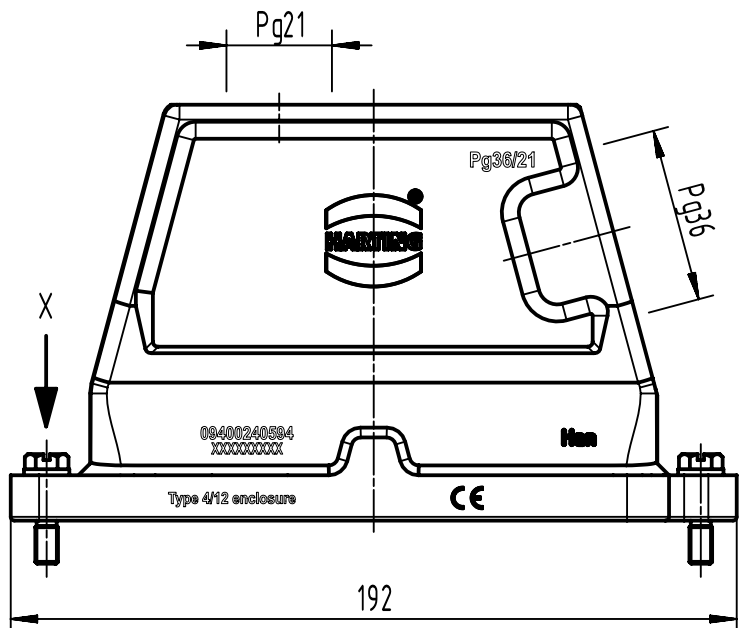

1 2 3 4 5 6

A

B

C

D

|   |  |   |                      |                       |                           |  |
|---|--|---|----------------------|-----------------------|---------------------------|--|
|   | All Dimensions in mm<br>Original Size DIN A4 |   | Scale<br>1:2         | Free size tol.        |                           | Ref.   |
|   |  |   | Created by<br>SPRENB | Inspected by<br>GERB  | Standardisation<br>302077 | Sub.   |
| All rights reserved<br>Department EL PD |  | Title<br>Han HPR Hood Side Entry PG 36, Top Entry |                      | Date<br>2020-12-09    | State<br>Final Release    |  |
| HARTING<br>D-32339 Espelkamp            |  | Type TB   |                      | Number 09 40 024 0594 |                           | Doc-Key / ECM-Nr.<br>100172252/UGD/004/B<br>500000183544 |
|   |  |   |                      | Rev. B                | Page 1/1                  |  |