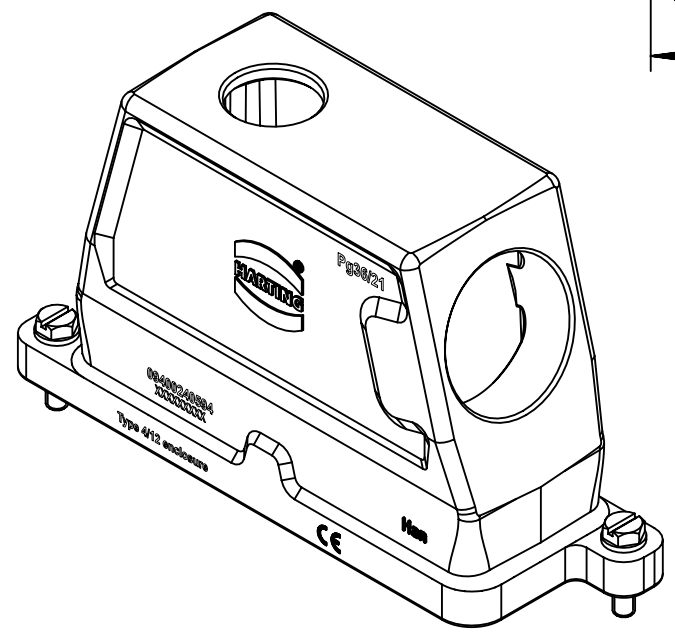

1 2 3 4 5 6

A

B

C

D

|   |  |   |                      |                       |                           |  |
|---|--|---|----------------------|-----------------------|---------------------------|--|
|   | All Dimensions in mm<br>Original Size DIN A4 |   | Scale<br>1:2         | Free size tol.        |                           | Ref.   |
|   |  |   | Created by<br>SPRENB | Inspected by<br>GERB  | Standardisation<br>302077 | Sub.   |
| All rights reserved<br>Department EL PD |  | Title<br>Han HPR Hood Side Entry PG 36, Top Entry |                      | Date<br>2020-12-09    | State<br>Final Release    |  |
| HARTING<br>D-32339 Espelkamp            |  | Type TB   |                      | Number 09 40 024 0594 |                           | Doc-Key / ECM-Nr.<br>100172252/UGD/004/B<br>500000183544 |
|   |  |   |                      | Rev. B                | Page 1/1                  |  |